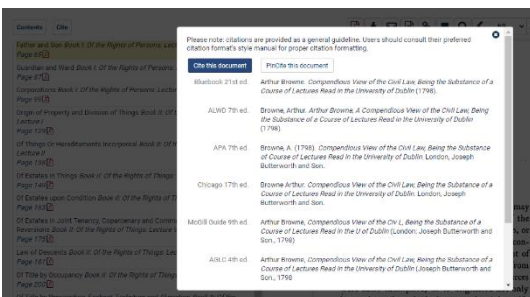

HeinOnline is the world's largest fully searchable, image-based government document and legal research database.

Username: alvincollege

Password: heintrial

Type in your search term here:

The total number of results will show at the top.

Use the menu on the left side of the screen to help you narrow the results.

Citations are provided in

- APA
- MLS
- Chicago
- 5 other styles