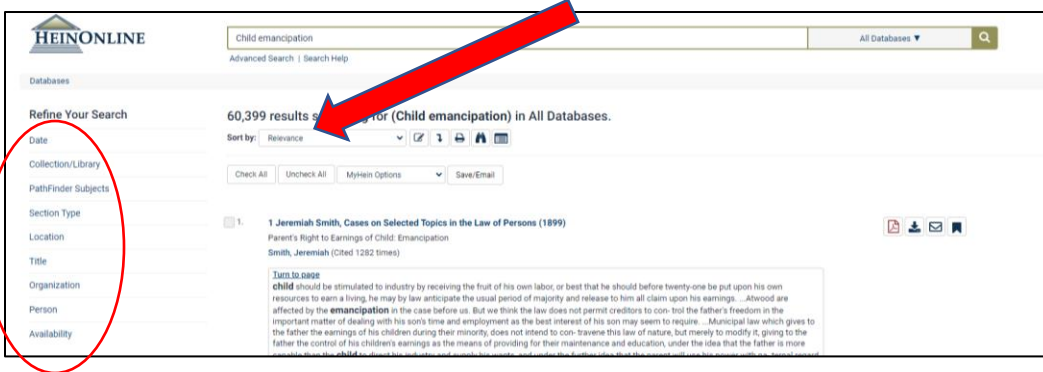

HeinOnline is the world's largest fully searchable, image-based government document and legal research database.

Username: alvincollege

Password: heintrial

Type in your search term here:

The total number of results will show at the top.

Use the menu on the left side of the screen to help you narrow the results.

Citations are provided in

- APA
- MLS
- Chicago
- 5 other styles